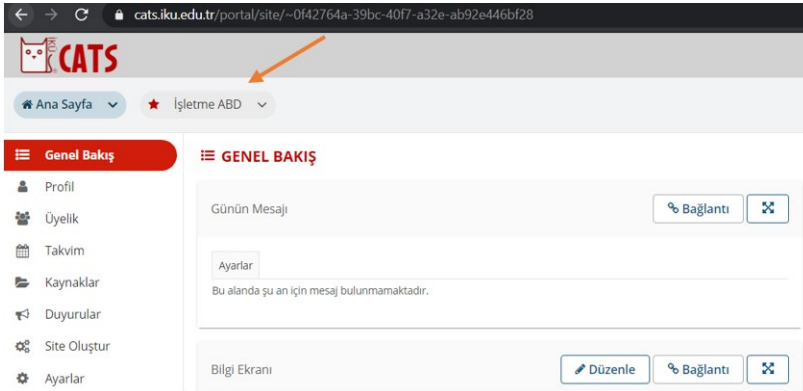

1. Login to IKU-CATS platform with your username and password from the page at <https://cats.iku.edu.tr>.

(Candidates who apply to our Master's and Doctorate programs will login to the CATS platform with the **student number** and **password** sent during the application.)

Username: Student Number (For example 2000001111)

Password: \*\*\*\*\*

2. When you log in to the platform, the tab with the name of the Department / Art Major the graduate program you applied for will appear at the top of the page (For example, Business ABD). Click on this tab.