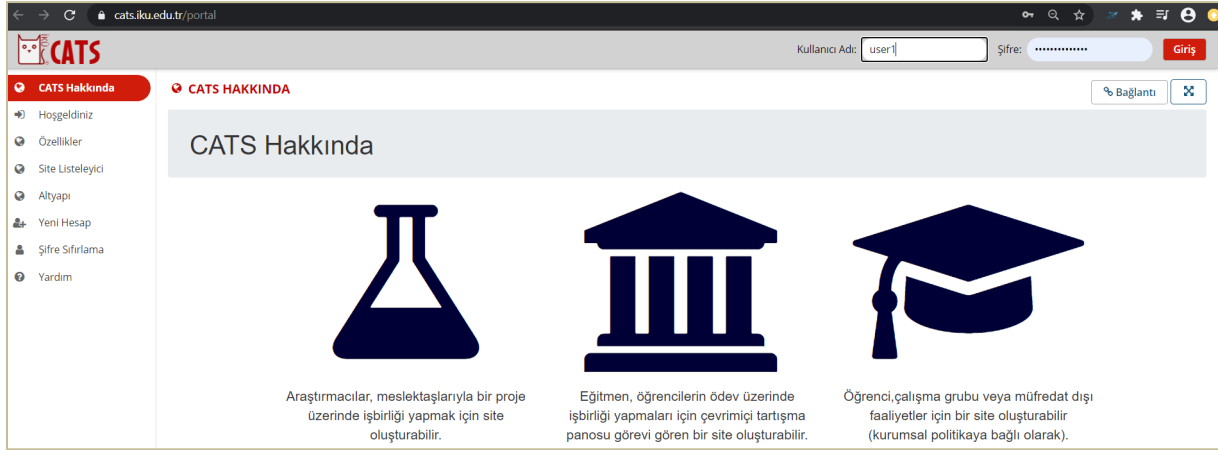

T.R. ISTANBUL KULTUR UNIVERSITY

THE PROCEDURE TO BE FOLLOWED TO PARTICIPATE IN THE ONLINE SCIENCE EXAMS AND INTERVIEW ASSESSMENTS THAT WILL BE CARRIED OUT BY THE GRADUATE EDUCATION INSTITUTE ON THE IKU-CATS PLATFORM

Online **Science Exams and Interview Evaluations** will be carried out on our university's IKU-CATS platform. The procedure to be followed in order to participate in these evaluations will be as follows.

1. Login to IKU-CATS platform with your username and password from the page at <https://cats.iku.edu.tr>.

(Candidates who apply to our Master's and Doctorate programs will login to the CATS platform with the **student number** and **password** sent during the application.)

Username: Student Number (For example 2000001111)

Password: *****

2. When you log in to the platform, the tab with the name of the Department / Art Major the graduate program you applied for will appear at the top of the page (For example, Business ABD). Click on this tab.